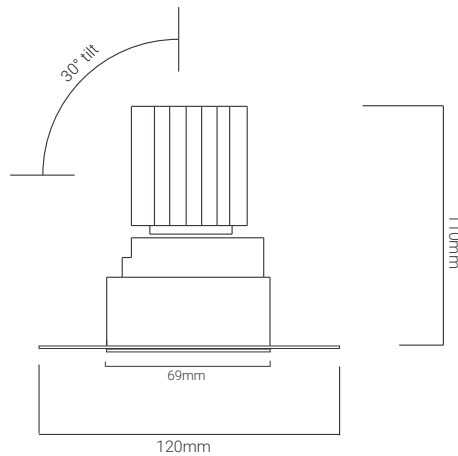

ARCH PRO

SMALL ROUND ADJUSTABLE
SNOOT TRIMLESS

LE1000 DC

MODEL: APSRSAT

 chiaralighting.com

 0330 0571 888

 hello@chiaralighting.com

DESCRIPTION

The Arch PRO Small Round Adjustable Snoot Trimless allows you to control the direction of light and create a soft focused beam with optimum glare control at UGR<19. Perfect for display and accent lighting in hospitality, residential and leisure applications, this trimless downlight seamlessly disappears into the fabric of the ceiling creating a minimal look lighting design. For easy tool-free maintenance, the light source is accessible from below.