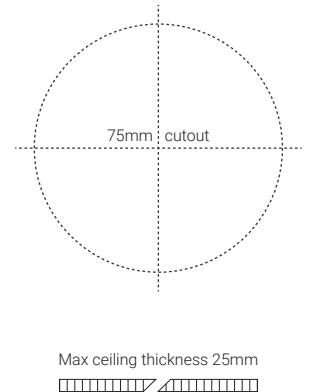

MODEL: APSRSAT