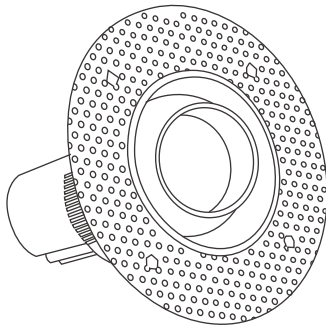

ARCH PRO

SMALL ROUND ADJUSTABLE
SNOOT TRIMLESS

LE1000 DC

MODEL: APSRSAT

 chiaralighting.com

 0330 0571 888

 hello@chiaralighting.com

DESCRIPTION

The Arch PRO Small Round Adjustable Snoot Trimless allows you to control the direction of light and create a soft focused beam with optimum glare control at UGR<19. Perfect for display and accent lighting in hospitality, residential and leisure applications, this trimless downlight seamlessly disappears into the fabric of the ceiling creating a minimal look lighting design. For easy tool-free maintenance, the light source is accessible from below.