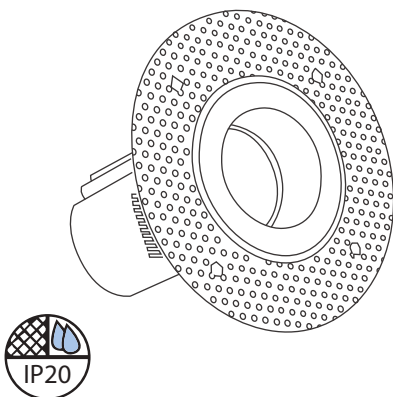

ARCH DL

SMALL ROUND ADJUSTABLE
TRIMLESS

LE1000 DC

MODEL: ADLRAT

 chiaralighting.com

 0330 0571 888

 hello@chiaralighting.com

DESCRIPTION

The plaster-in baffle on the Arch DL Small Round Adjustable Trimless creates a seamless appearance, whilst the small aperture offers a more focused beam of light, perfect for hospitality, residential and leisure applications. The deep recessed light source offers optimum glare control and visual comfort. For easy tool-free maintenance, the light source is accessible from below.

*Lumen output stated is light engine data only. LDT files are available to download from our website or can be requested from the Sales team.

COLOR SWATCHES

ACCESSORIES

CODE BUILDER

Light Fitting

MODEL	BEZEL	BAFFLE	ACCESSORIES
Arch DL Small Round Adjustable Trimless ADLRAT	White (W)	White (W) Black (B) Matt (M) Gold (G)	Honeycomb (HC) Frosted Glass (FG) Clear Glass (CG) FR60