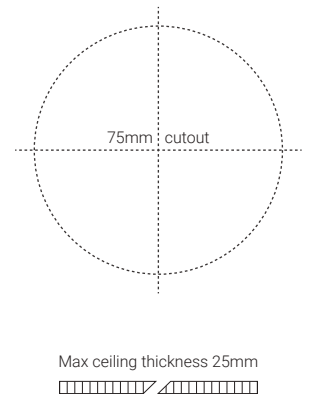

MODEL: ADLRAT