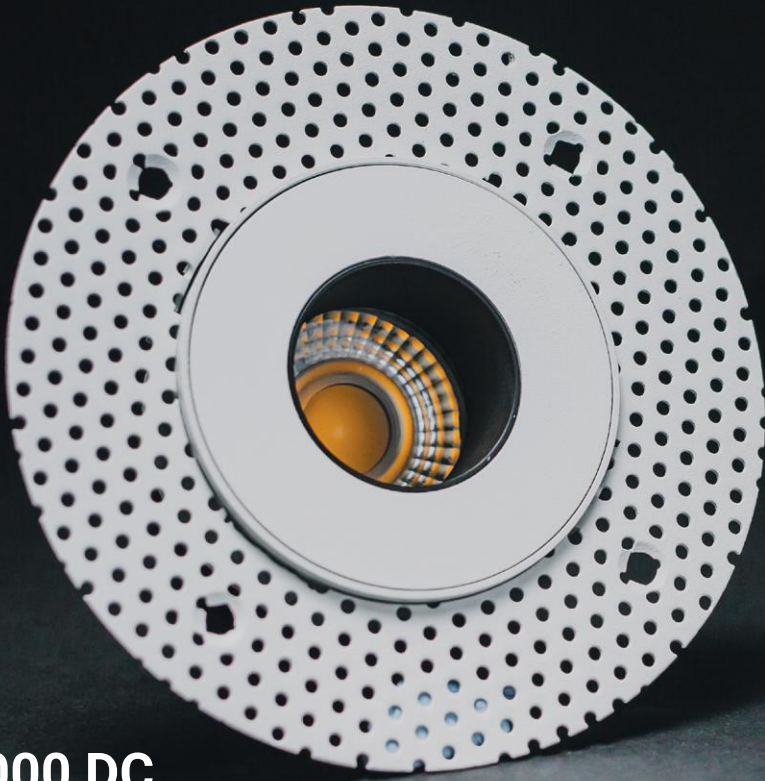

ARCH DL

SMALL ROUND ADJUSTABLE
TRIMLESS

LE1000 DC

MODEL: ADLRAT

 chiaralighting.com

 0330 0571 888

 hello@chiaralighting.com

DESCRIPTION

The plaster-in baffle on the Arch DL Small Round Adjustable Trimless creates a seamless appearance, whilst the small aperture offers a more focused beam of light, perfect for hospitality, residential and leisure applications. The deep recessed light source offers optimum glare control and visual comfort. For easy tool-free maintenance, the light source is accessible from below.

TECHNICAL

Mains Voltage (V):	220-240	LE1000 DC	CT	LMS	tcW	Current
Mains Frequency (Hz):	50-60	Engine lumen values	2700k	619	6.5	180mA
CRI (Ra)	92		3000k	634	6.5	180mA
MacAdam Ellipse:	3 SCDM		4000k	669	6.5	180mA
Operating Temp (oC):	-20°c TO +40°c		2700k	837	9.3	250mA
Operating Hours:	50,000 @ L70 B50		3000k	857	9.3	250mA
Lumen Output:	Up to 1270lm		4000k	904	9.3	250mA
Body:	Die-Cast Aluminium / Injection moulded PC		2700k	1002	11.3	300mA
Optic:	Optical Lens (PC)		3000k	1026	11.3	300mA
Bezel Finish:	Ral9016 and Ral9005 fine texture powder coat		4000k	1083	11.3	300mA
Warranty:	5 Years	Emergency Options:				
Control options:	PhaseDim - Leading and trailing edge (PD) Switched (S) DALI (D) Casambi (C)					EM- Emergency with Remote Indicator EMD- Emergency DALI / Self Test with Remote Indicator

*Lumen output stated is light engine data only. LDT files are available to download from our website or can be requested from the Sales team.

COLOR SWATCHES

ACCESSORIES

CODE BUILDER

Light Fitting

MODEL	BEZEL	BAFFLE	ACCESSORIES
Arch DL Small Round Adjustable Trimless ADLRAT	White (W)	White (W) Black (B) Matt (M) Gold (G)	Honeycomb (HC) Frosted Glass (FG) Clear Glass (CG) FR60