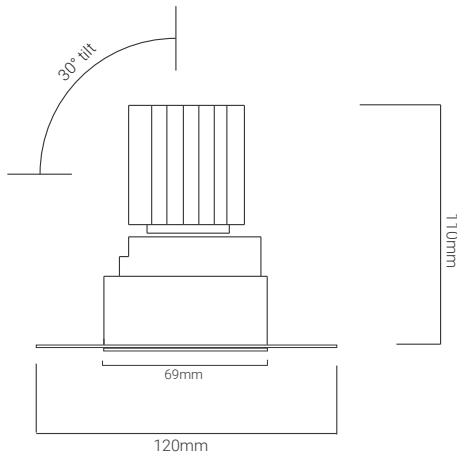

MODEL: ADLRAT