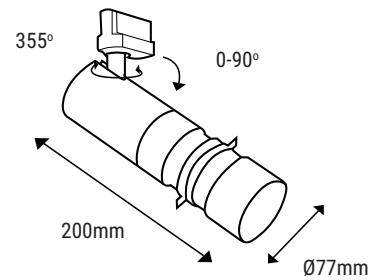

**DESCRIPTION:**

- Multi-functional LED tracklight with zoomable beam angle to focus on specific features and adjustable lighting sharpness.
- Ideal for office, commercial, leisure, hospitality and retail applications.
- CRI 90, UGR < 19, efficacy of up to 46.6lm/w and an output of up to 700lm
- Beam angle is zoomable between 18° - 30°.
- Diverse spots allowing for a range of different shaped beams.

**TECHNICAL:**

Mains Voltage (V):	220-240
Power (W):	15
Ingress Protection (IP):	20
Optional (IP):	-
MacAdam Ellipse:	3 Step MacAdams
CRI:	>90
UGR:	<10

Efficiency (lm/W):	46.6
Operating Temp (oC):	25°
Operating Hours:	50,000
Optic Diffuser:	Lens
Finish:	White or Black
Warranty:	5 Years
Installation:	Tracklight

**SPECIFICATION:**

CASAMBI

**UGR**  
10

White Bezel    Black Bezel

**HOW TO ORDER:** Fill out the Code Builder on the next page

Please note: specification values may change due to rapid development of lighting technology. All performance data is taken at an ambient temperature of +25°C. Data may be rounded up/down for illustrative purposes. Tolerance range of optical and electrical data is +/-10%. We reserve the right to amend or change details without prior notification.