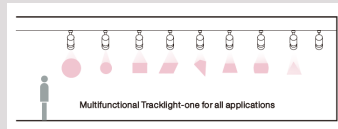

**DESCRIPTION:**

- Multi-functional LED tracklight with zoomable beam angle to focus on specific features and adjustable lighting sharpness.
- Ideal for office, commercial, leisure, hospitality and retail applications.
- CRI 90, UGR < 19, efficacy of up to 46.6lm/w and an output of up to 700lm
- Beam angle is zoomable between 18° - 30°.
- Diverse spots allowing for a range of different shaped beams.

**TECHNICAL:**

Mains Voltage (V):	220-240
Power (W):	15
Ingress Protection (IP):	20
Optional (IP):	-
MacAdam Ellipse:	3 Step MacAdams
CRI:	>90
UGR:	<10

Efficiency (lm/W):	46.6
Operating Temp (oC):	25°
Operating Hours:	50,000
Optic Diffuser:	Lens
Finish:	White or Black
Warranty:	5 Years
Installation:	Tracklight