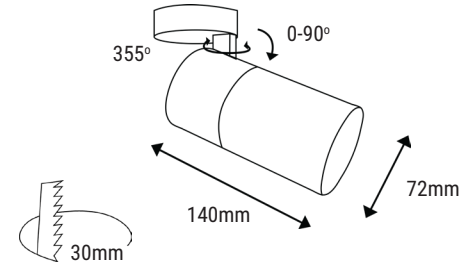

DESCRIPTION:

- Ceiling mounted LED spotlight with click-in feature to allow for easy installation.
- Ideal for office, commercial, leisure, hospitality and retail applications.
- CRI 90, UGR < 19, efficacy of up to 93.3lm/w and an output of up to 1400lm.
- Zoomable beam angles available for different lighting applications.
- Ceiling mounted, recessed and trimless recessed versions available.

Family of Products

TECHNICAL:

Mains Voltage (V):	220-240
Power (W):	15
Ingress Protection (IP):	20
Optional (IP):	-
MacAdam Ellipse:	3 Step MacAdams
CRI:	>90
UGR:	<19

Efficiency (lm/W):	Up to 93.3
Operating Temp (oC):	25°
Operating Hours:	50,000
Optic Diffuser:	Lens
Finish:	White or Black
Warranty:	5 Years
Installation:	Tracklight