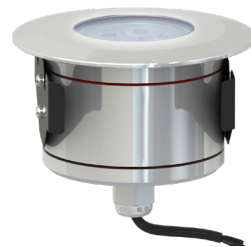

CHIARA LIGHTING EXTERIOR PRODUCTS

Eye

- The Eye is a recessed LED ground light with IP65 design and integrated thermal management for long life.
- Low surface temperature lens can be touched without injury.
- Round cover design contains one LED that can adjust to 15° bringing wallwashing and greater flexibility.

Eye

Nautica

- The Nautica is a recessed LED downlight with high power projector for architectural grade accent lighting effect.
- IP68 rated downlight with integral thermal management for long life.
- Stainless steel front face ensure corrosion free outdoor performance in salty, damp environments.

Nautica Mini

Nautica Maxi

Terrace

- The Terrace is a recessed LED downlight with IP68 rated design and integrated thermal management for long life.
- Very low surface temperature so can be touched without injury.
- Part of a family of products with different beam angles to create different lighting effects.

Terrace

Terrace V1

Terrace V2

Terrace Mini

Terrace Mini S316

Terrace Maxi

Terrace Maxi S316