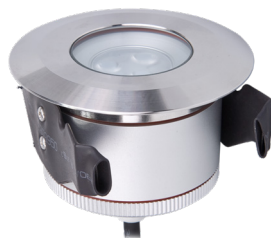

CHIARA LIGHTING EXTERIOR PRODUCTS

Eye

- The Eye is a recessed LED ground light with IP65 design and integrated thermal management for long life.
- Low surface temperature lens can be touched without injury.
- Round cover design contains one LED that can adjust to 15° bringing wallwashing and greater flexibility.

Eye

Nautica

- The Nautica is a recessed LED downlight with high power projector for architectural grade accent lighting effect.
- IP68 rated downlight with integral thermal management for long life.
- Stainless steel front face ensure corrosion free outdoor performance in salty, damp environments.

Nautica Mini

Nautica Maxi

Terrace

- The Terrace is a recessed LED downlight with IP68 rated design and integrated thermal management for long life.
- Very low surface temperature so can be touched without injury.
- Part of a family of products with different beam angles to create different lighting effects.

Terrace

Terrace V1

Terrace V2

Terrace Mini

Terrace Mini S316

Terrace Maxi

Terrace Maxi S316